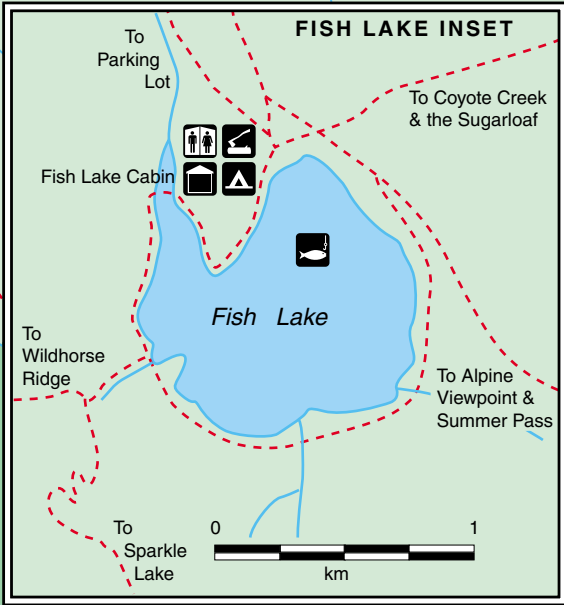

Top of the World Provincial Park

To Hwy 93
42km

Sayles Meadow

Lussier River

Sugarloaf

Coyote Creek

Coyote Creek Campsite

Mt Doolan

Dolomite Lake

See Fish Lake Inset

Fish Lake

Alpine Lookout

Alpine Meadows

Mt Morro 2912m

Wildhorse Ridge

Sparkle Lake

Summer Pass

Mount Dingley

Lost Cabin Lake

Hughes Range

Range

Galbraith

Summer

Chrysler Peak

Creek

LEGEND

- Hiking
- Parking
- Tent Camping
- Horseback Riding
- Toilet
- Mountain Biking
- Shelter (cabin)
- Firewood
- Fishing
- Viewpoint
- Trail
- Road
- Park Boundary

1 0 1 2
Scale in kilometers